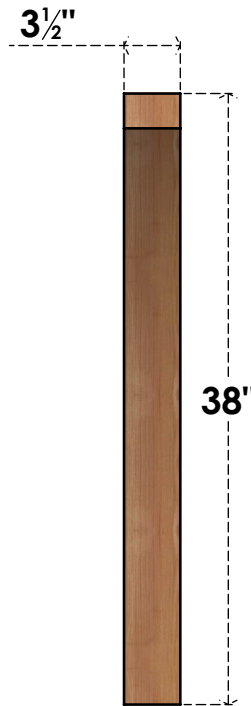

BRC04X30X38THR00SWR

3 1/2"W X 30"D X 38"H THORTON SMOOTH BRACE, WESTERN RED CEDAR

SIDE

FRONT

EKENA MILLWORK
 2300 WEST MAIN ST.
 CLARKSVILLE, TX 75426
 TOLL FREE: 866-607-0453
 WWW.EKENAMILLWORK.COM

NOTES

1. INSTALLATION TO BE COMPLETED IN ACCORDANCE WITH MANUFACTURER'S SPECIFICATIONS.
2. DRAWING MAY NOT BE TO SCALE
3. THIS DRAWING IS INTENDED FOR DESIGN AND PLANNING PURPOSES ONLY.
4. ALL INFORMATION CONTAINED HEREIN WAS CURRENT AT THE TIME OF DEVELOPMENT BUT MUST BE REVIEWED AND APPROVED BY THE PRODUCT MANUFACTURER TO BE CONSIDERED ACCURATE.
5. PRODUCTS ARE NOT KILN DRIED. THIS ITEM IS UNIQUE AND WILL CONTAIN THE NATURAL VARIATIONS THAT THE WOOD SPECIES OFFERS. THIS MAY RESULT IN VARIATIONS UP TO 1/4"