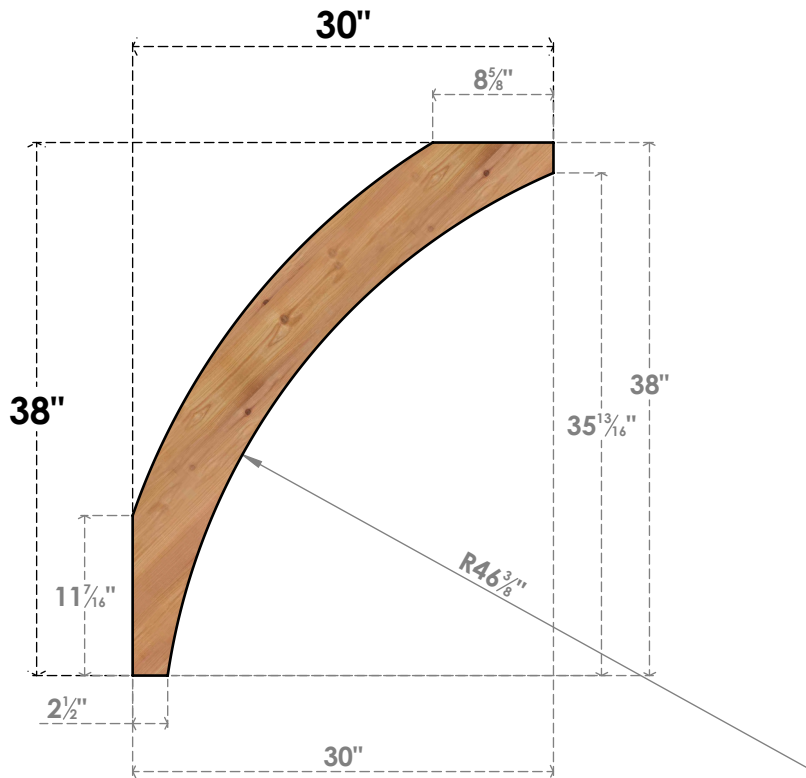

BRC04X30X38THR00SWR

3 1/2"W X 30"D X 38"H THORTON SMOOTH BRACE, WESTERN RED CEDAR

SIDE

FRONT

EKENA MILLWORK
 2300 WEST MAIN ST.
 CLARKSVILLE, TX 75426
 TOLL FREE: 866-607-0453
 WWW.EKENAMILLWORK.COM

NOTES

1. INSTALLATION TO BE COMPLETED IN ACCORDANCE WITH MANUFACTURER'S SPECIFICATIONS.
2. DRAWING MAY NOT BE TO SCALE
3. THIS DRAWING IS INTENDED FOR DESIGN AND PLANNING PURPOSES ONLY.
4. ALL INFORMATION CONTAINED HEREIN WAS CURRENT AT THE TIME OF DEVELOPMENT BUT MUST BE REVIEWED AND APPROVED BY THE PRODUCT MANUFACTURER TO BE CONSIDERED ACCURATE.
5. PRODUCTS ARE NOT KILN DRIED. THIS ITEM IS UNIQUE AND WILL CONTAIN THE NATURAL VARIATIONS THAT THE WOOD SPECIES OFFERS. THIS MAY RESULT IN VARIATIONS UP TO 1/4"